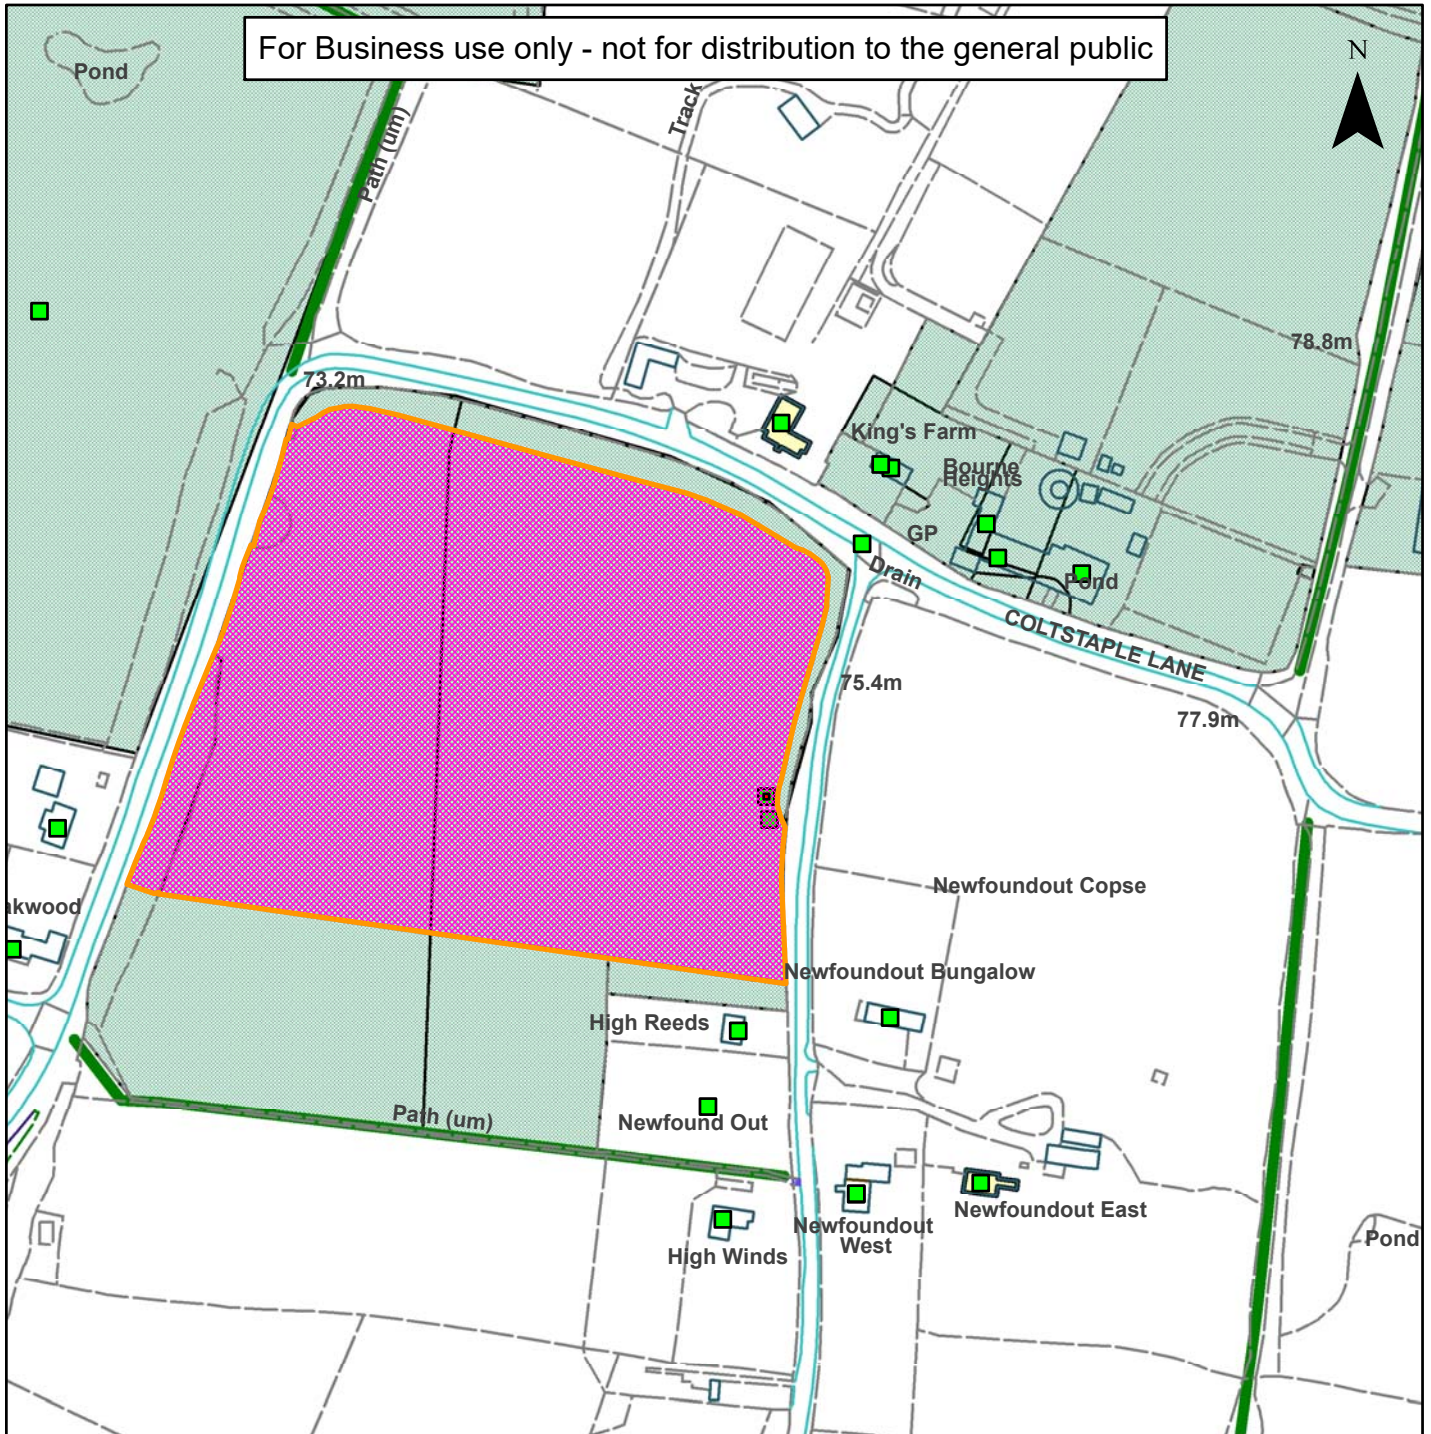

Not Set

For Business use only - not for distribution to the general public

Scale: 1:2,500

Reproduced from the Ordnance Survey map with permission of the Controller of Her Majesty's Stationery Office © Crown Copyright 2012.

Unauthorised reproduction infringes Crown Copyright and may lead to prosecution or civil proceedings.

Organisation	Horsham District Council
Department	
Comments	Not Set
Date	22/02/2018
MSA Number	100023865